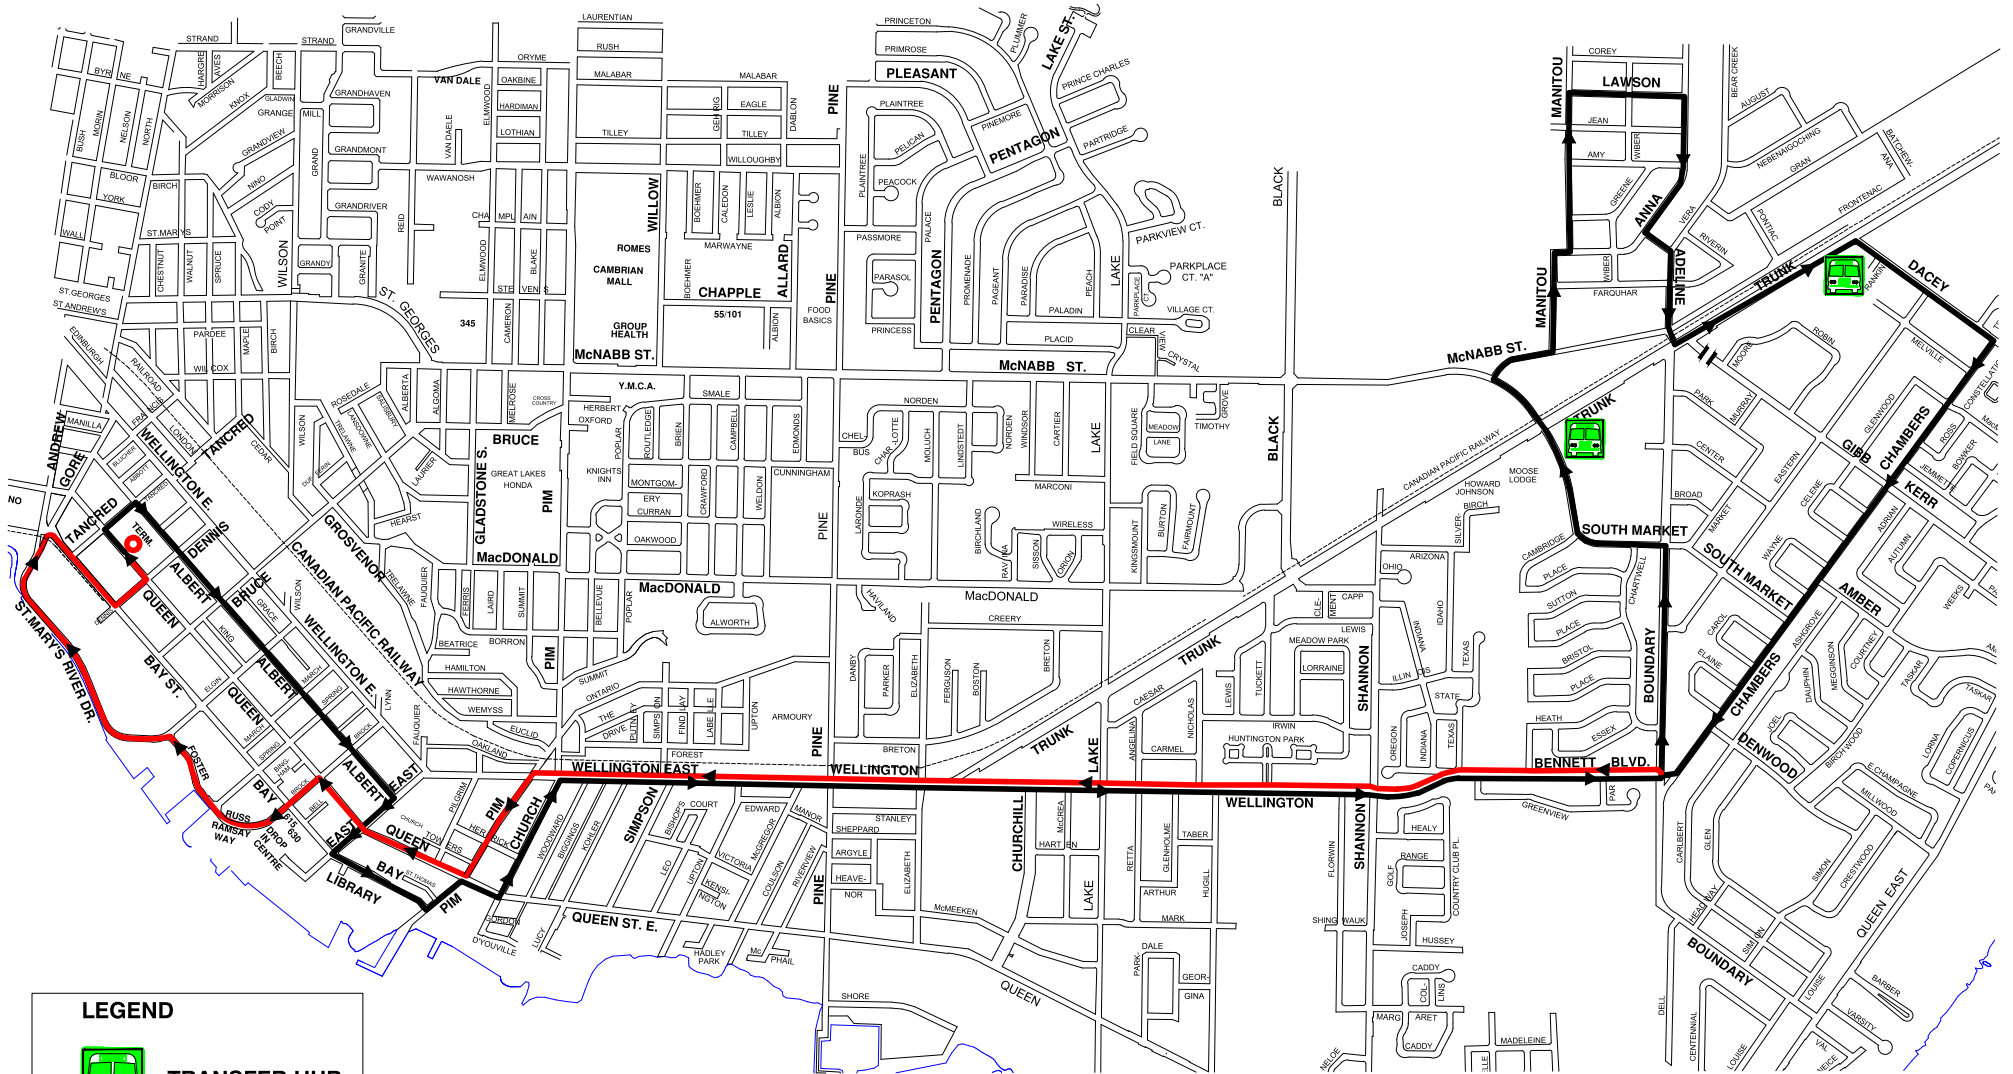

## WEEKEND SERVICE - Hourly Service

**SATURDAY SERVICES STARTS @ 6:15 AM & SUNDAY @ 7:15 AM**					
OUTBOUND		INBOUND			
Departs Terminal	Churchill Plaza Outbound	Dacey & Trunk	Churchill Plaza Inbound	Pim St. & Queen St.	Arrives Terminal
6:15 AM	6:25 AM	6:45 AM	6:55 AM	7:00 AM	7:10 AM
7:15 AM	7:25 AM	7:45 AM	7:55 AM	8:00 AM	8:10 AM
8:15 AM	8:25 AM	8:45 AM	8:55 AM	9:00 AM	9:10 AM
9:15 AM	9:25 AM	9:45 AM	9:55 AM	10:00 AM	10:10 AM
10:15 AM	10:25 AM	10:45 AM	10:55 AM	11:00 AM	11:10 AM
11:15 AM	11:25 AM	11:45 AM	11:55 AM	12:00 PM	12:10 PM
12:15 PM	12:25 PM	12:45 PM	12:55 PM	1:00 PM	1:10 PM
1:15 PM	1:25 PM	1:45 PM	1:55 PM	2:00 PM	2:10 PM
2:15 PM	2:25 PM	2:45 PM	2:55 PM	3:00 PM	3:10 PM
3:15 PM	3:25 PM	3:45 PM	3:55 PM	4:00 PM	4:10 PM
4:15 PM	4:25 PM	4:45 PM	4:55 PM	5:00 PM	5:10 PM
5:15 PM	5:25 PM	5:45 PM	5:55 PM	6:00 PM	6:10 PM
6:15 PM	6:25 PM	6:45 PM	6:55 PM	7:00 PM	7:10 PM

# EASTSIDE ROUTE #1

**LEGEND**

-  **TRANSFER HUB**
-  **OUTBOUND**
-  **INBOUND**