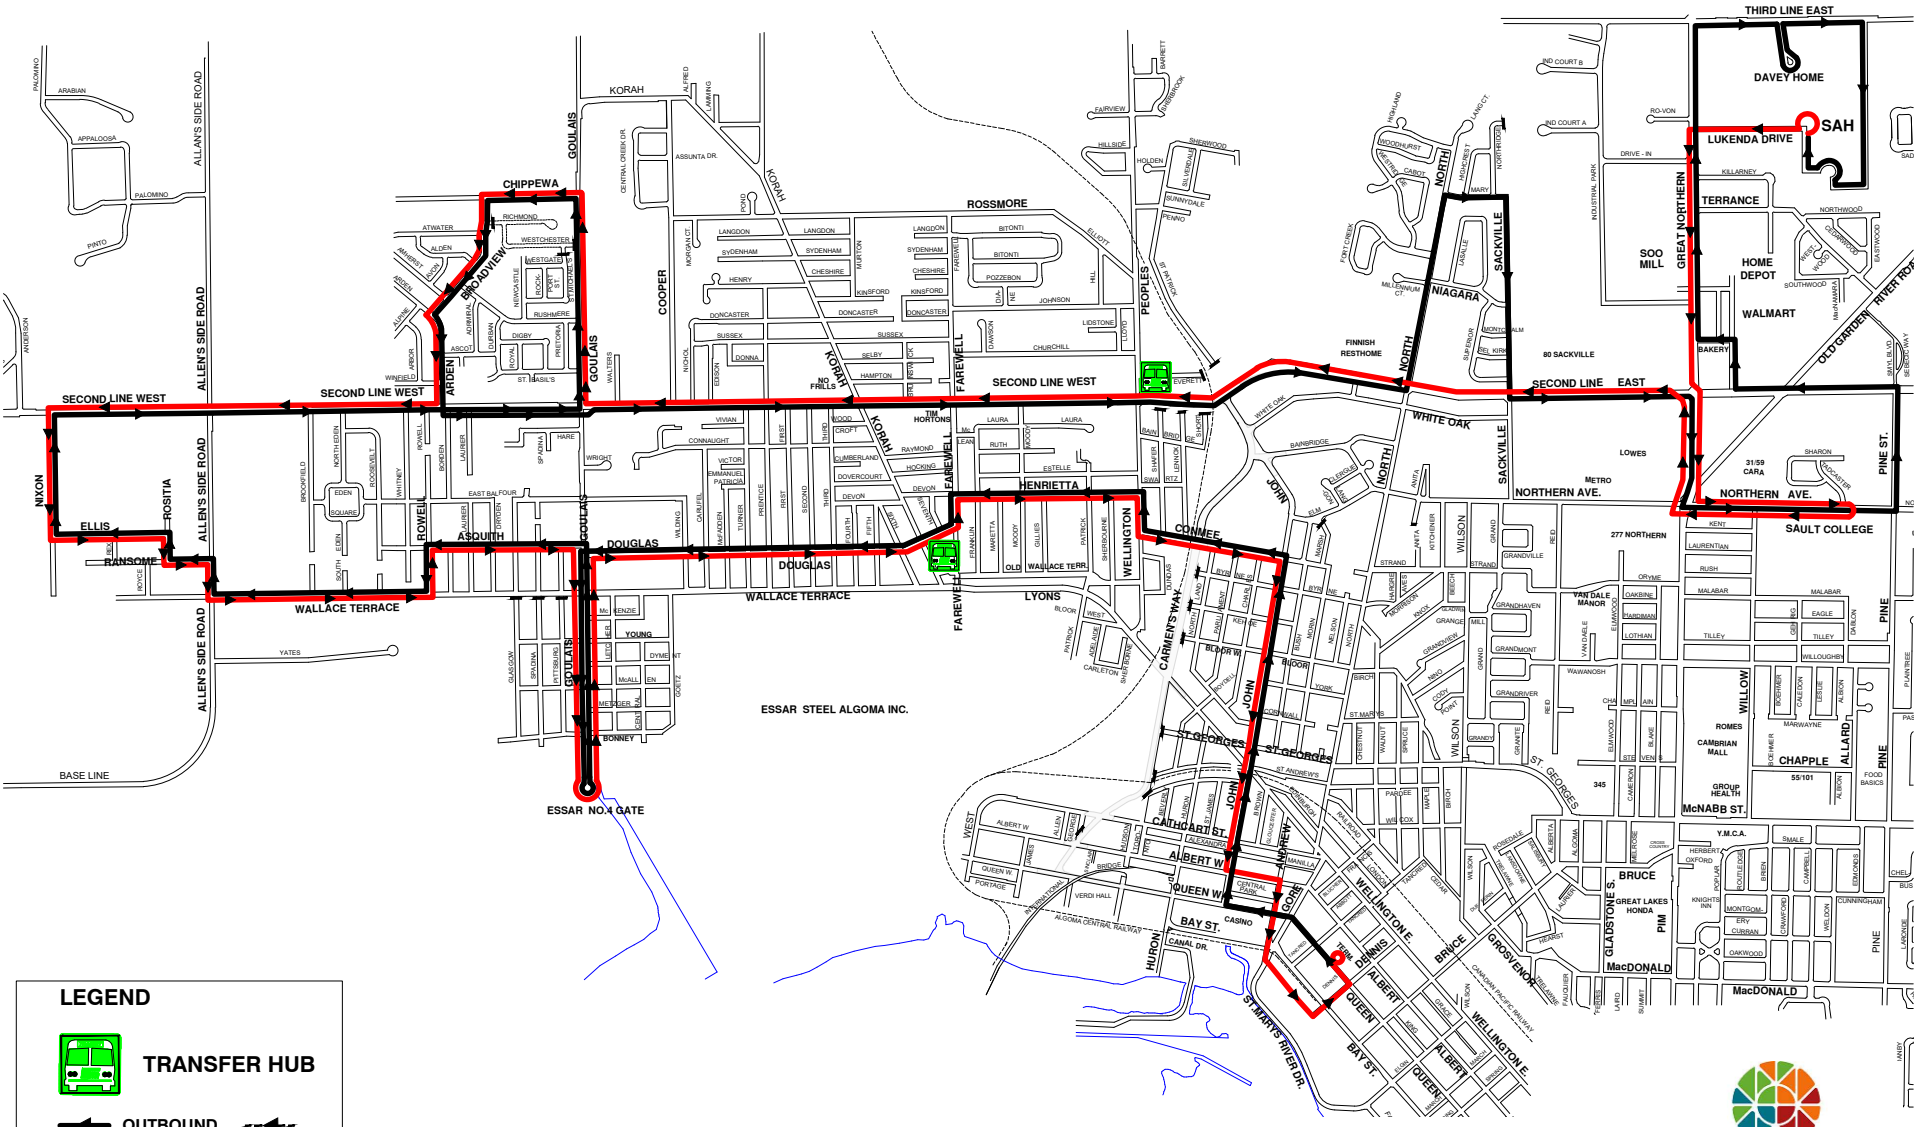

WEEKEND SERVICE - Hourly Service

SATURDAY SERVICES STARTS @ 6:15 AM & SUNDAY @ 7:15 AM									
OUTBOUND: SS TO SAH						INBOUND: SS TO TERM			
Departs Terminal	Douglas & Korah Rd.	Nixon Rd.	North St. & Second Line	HUB	Sault Area Hospital	HUB	Nixon Rd.	Conmee Ave. & John St.	Arrives Terminal
SATURDAY SERVICE STARTING @ 6:15 AM FROM SAH TO TERMINAL					6:15 AM	6:25 AM	6:45 AM	7:00 AM	7:10 AM
6:15 AM	6:25 AM	6:35 AM	6:50 AM	7:00 AM	7:15 AM	7:25 AM	7:45 AM	8:00 AM	8:10 AM
SUNDAY SERVICE STARTING @ 7:15 AM FROM SAH TO TERMINAL					7:15 AM	7:25 AM	7:45 AM	8:00 AM	8:10 AM
7:15 AM	7:25 AM	7:35 AM	7:50 AM	8:00 AM	8:15 AM	8:25 AM	8:45 AM	9:00 AM	9:10 AM
8:15 AM	8:25 AM	8:35 AM	8:50 AM	9:00 AM	9:15 AM	9:25 AM	9:45 AM	10:00 AM	10:10 AM
9:15 AM	9:25 AM	9:35 AM	9:50 AM	10:00 AM	10:15 AM	10:25 AM	10:45 AM	11:00 AM	11:10 AM
10:15 AM	10:25 AM	10:35 AM	10:50 AM	11:00 AM	11:15 AM	11:25 AM	11:45 AM	12:00 AM	12:10 PM
11:15 AM	11:25 AM	11:35 AM	11:50 AM	12:00 PM	12:15 PM	12:25 PM	12:45 PM	1:00 PM	1:10 PM
12:15 PM	12:25 PM	12:35 PM	12:50 PM	1:00 PM	1:15 PM	1:25 PM	1:45 PM	2:00 PM	2:10 PM
1:15 PM	1:25 PM	1:35 PM	1:50 PM	2:00 PM	2:15 PM	2:25 PM	2:45 PM	3:00 PM	3:10 PM
2:15 PM	2:25 PM	2:35 PM	2:50 PM	3:00 PM	3:15 PM	3:25 PM	3:45 PM	4:00 PM	4:10 PM
3:15 PM	3:25 PM	3:35 PM	3:50 PM	4:00 PM	4:15 PM	4:25 PM	4:45 PM	5:00 PM	5:10 PM
4:15 PM	4:25 PM	4:35 PM	4:50 PM	5:00 PM	5:15 PM	5:25 PM	5:45 PM	6:00 PM	6:10 PM
5:15 PM	5:25 PM	5:35 PM	5:50 PM	6:00 PM	6:15 PM	6:25 PM	6:45 PM	7:00 PM	7:10 PM
6:15 PM	6:25 PM	6:35 PM	6:50 PM	7:00 PM	7:15 PM				
ON DEMAND SERVICE STARTS @ 7:15 PM <i>*Please see back cover for Saturday & Sunday Evening On Demand Hours.*</i>									

STEELTON SECOND LINE ROUTE 7

LEGEND

-  **TRANSFER HUB**
-  **OUTBOUND**
-  **INBOUND**
-  **PREVIOUS ROUTE**
- 

SAULT STE. MARIE