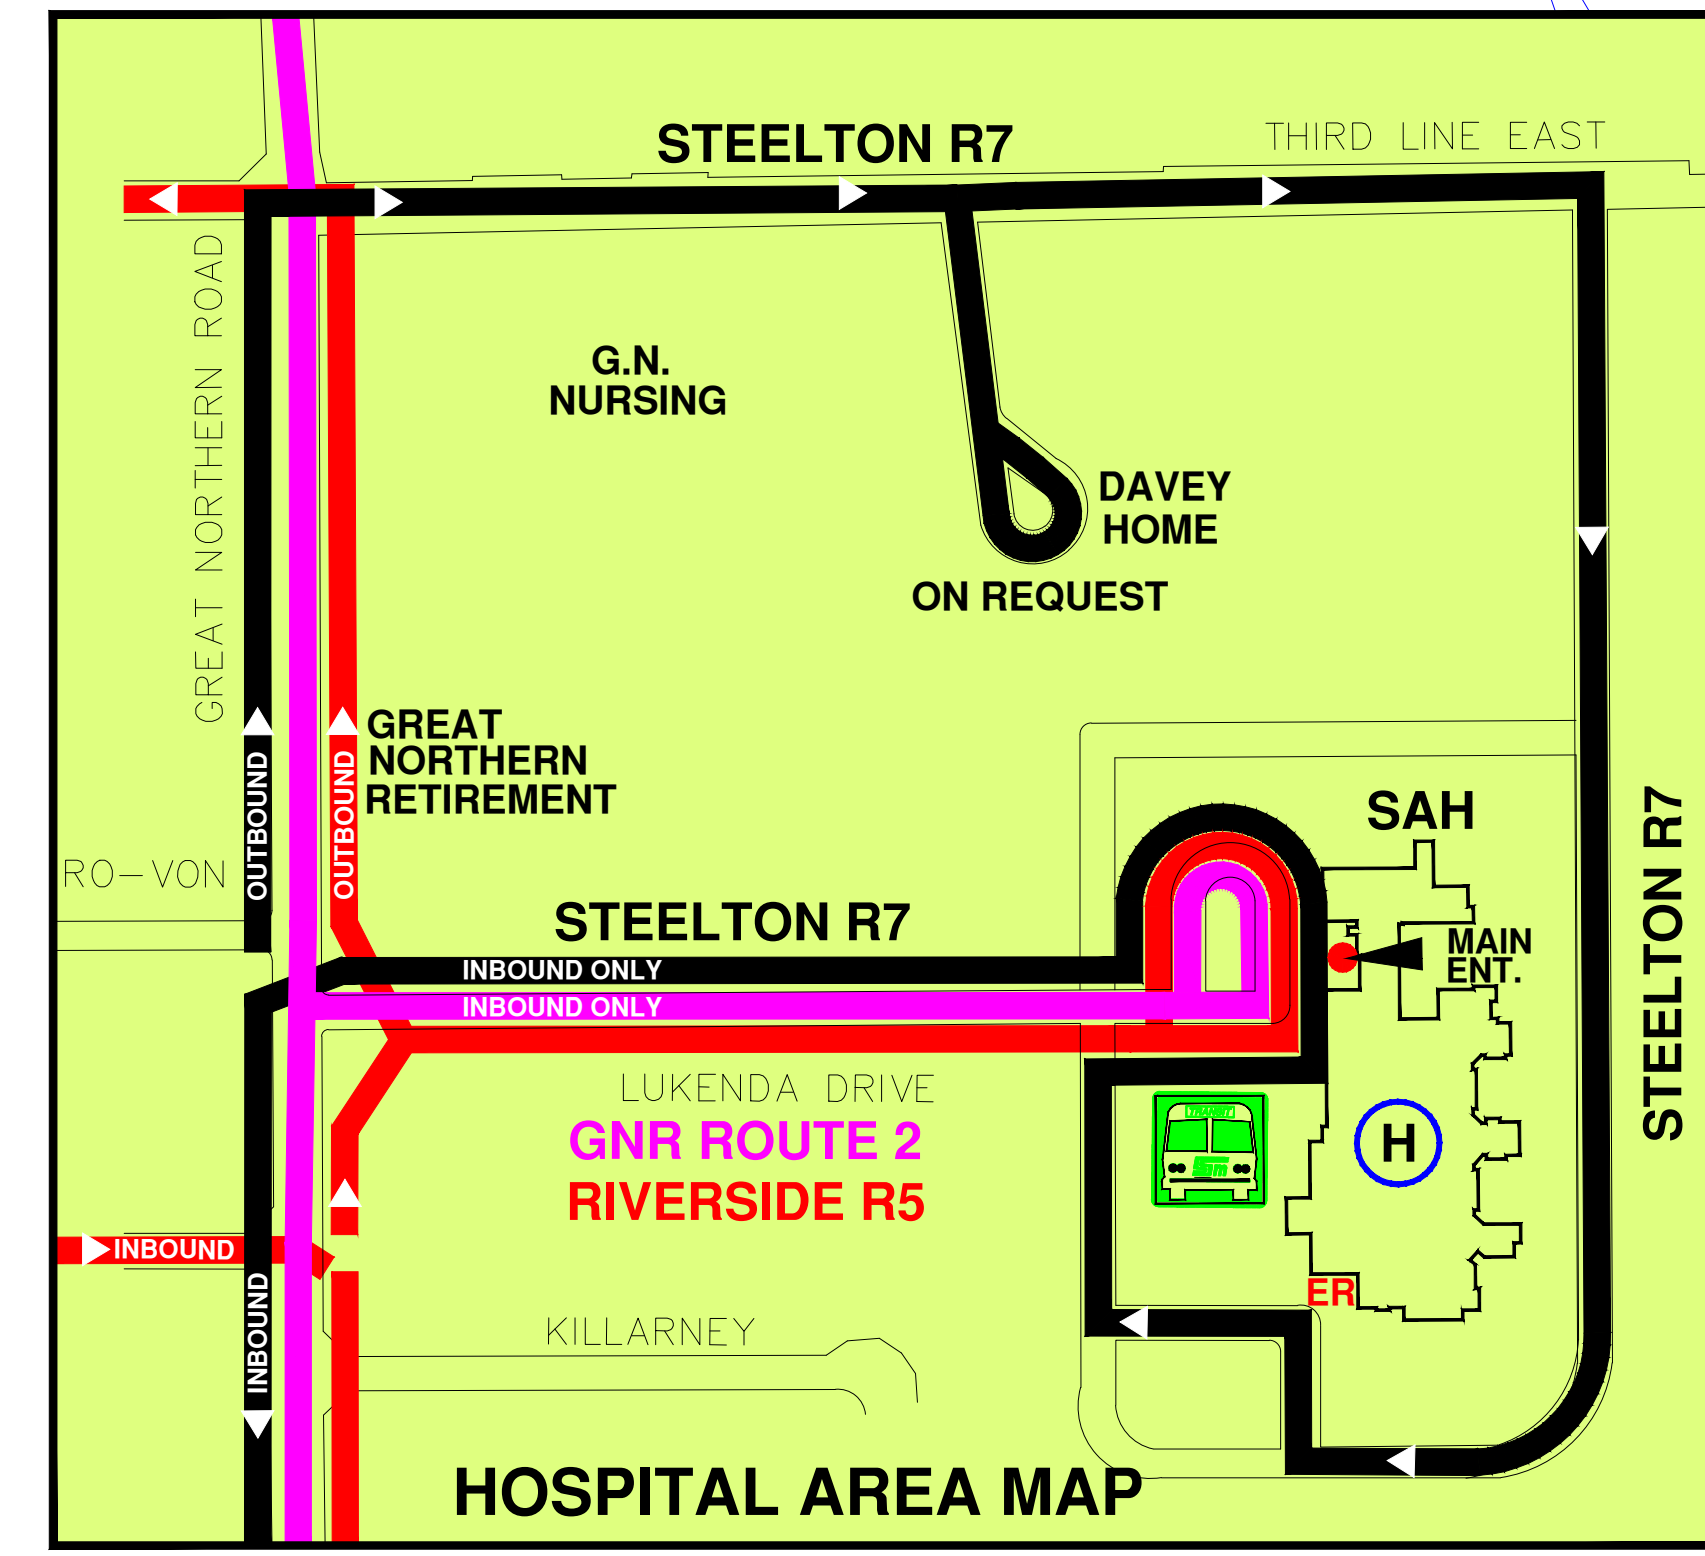

SSM TRANSIT ROUTE MAP LEGEND

- ROUTE**
- 1. EASTSIDE
 - 2. GREAT NORTHERN ROAD
 - 3. KORAH ROAD
 - 4. SAULT COLLEGE
 - 5. RIVERSIDE McNABB
 - 6. NORTH ST. 'A'
 - 7. NORTH ST. 'B'(evening/weekend)
 - 8. STEELTON/SECOND LINE
- TRANSFER POINT**
-

24 hr. Transit Information 759-5438

STREET NAME INDEX

A	ALBERT ST. 01	D	DUNDAS ST. 02	H	HAMILTON ST. 03	O	OSWEGO ST. 08	S	SAULT COLLEGE RD. 09	ST.	ST. JAMES ST. 10
ALBERT ST. 01	ALBERT ST. 01	DUNDAS ST. 02	DUNDAS ST. 02	HAMILTON ST. 03	HAMILTON ST. 03	OSWEGO ST. 08	OSWEGO ST. 08	SAULT COLLEGE RD. 09	SAULT COLLEGE RD. 09	ST. JAMES ST. 10	ST. JAMES ST. 10

SAULT STE. MARIE

TRANSIT ROUTE MAP