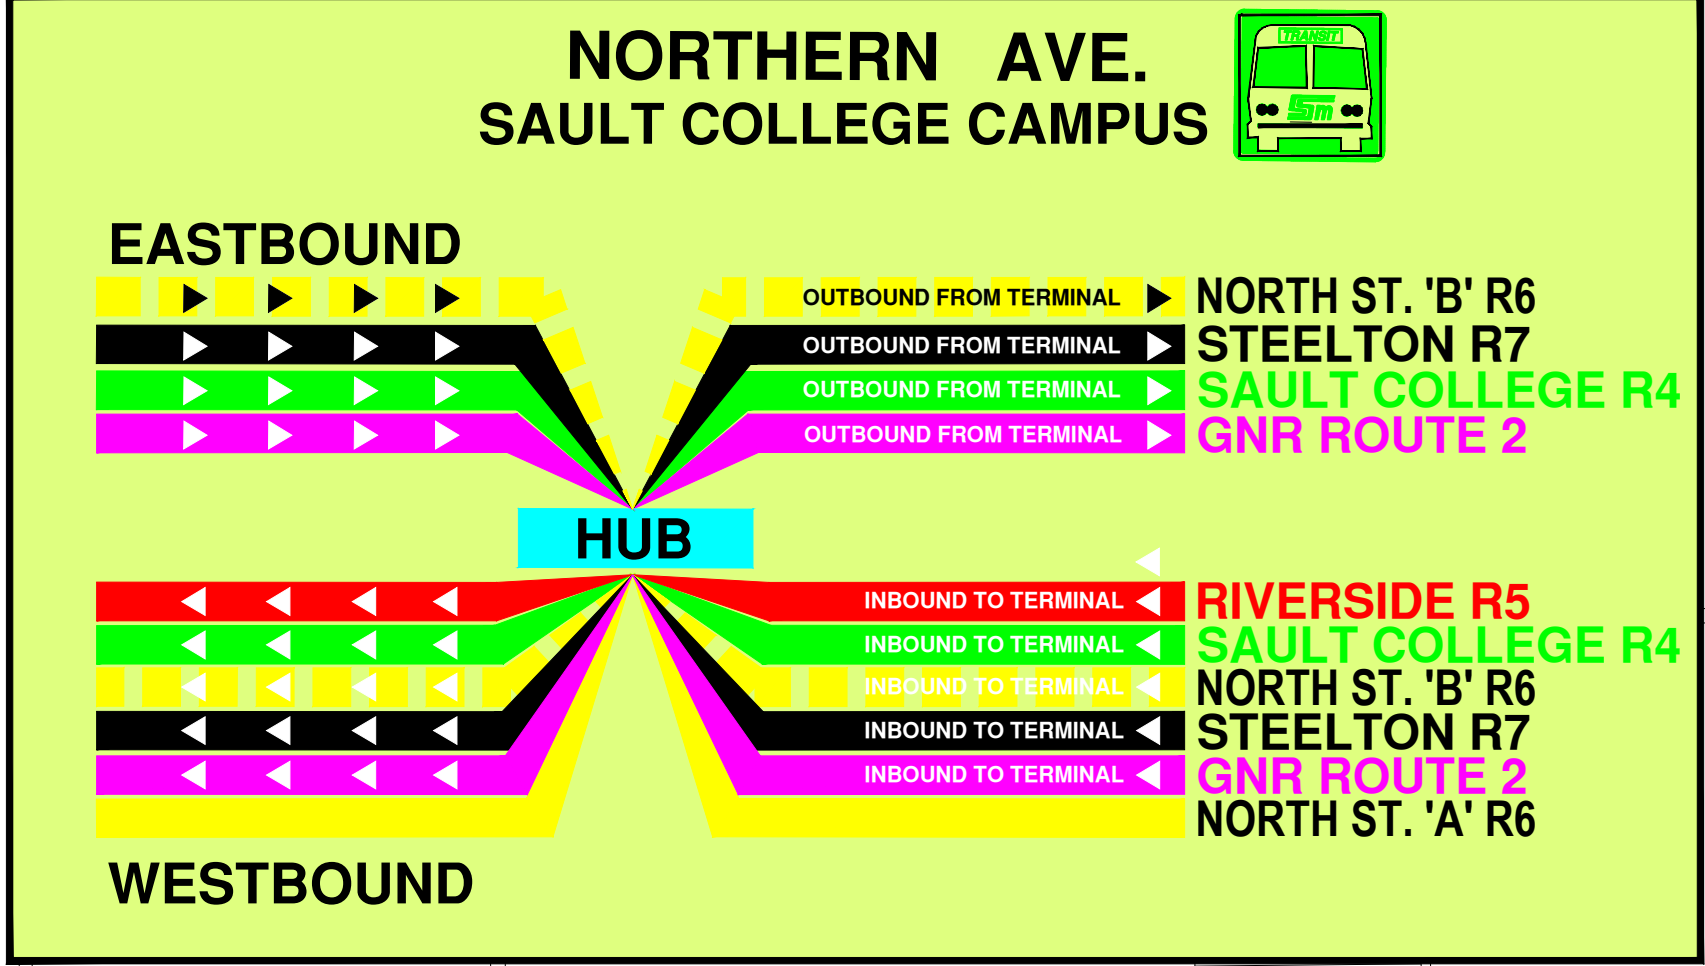

SSM TRANSIT ROUTE MAP LEGEND

- ROUTE**
- 1. EASTSIDE
 - 2. GREAT NORTHERN ROAD
 - 3. KORAH ROAD
 - 4. SAULT COLLEGE
 - 5. RIVERSIDE McNABB
 - 6. NORTH ST. 'A'
 - 7. NORTH ST. 'B'(evening/weekend)
 - 8. STEELTON/SECOND LINE
- TRANSFER POINT**
-

24 hr. Transit Information 759-5438

STREET NAME INDEX

A	ALBERT ST. 01	D	DUNDAS ST. 02	H	HAMILTON ST. 03	O	OSWEGO ST. 08	S	SAULT COLLEGE RD. 09	ST.	ST. JAMES ST. 10
ALBERT ST. 01	ALBERT ST. 01	DUNDAS ST. 02	DUNDAS ST. 02	HAMILTON ST. 03	HAMILTON ST. 03	OSWEGO ST. 08	OSWEGO ST. 08	SAULT COLLEGE RD. 09	SAULT COLLEGE RD. 09	ST. JAMES ST. 10	ST. JAMES ST. 10

SAULT STE. MARIE

TRANSIT ROUTE MAP