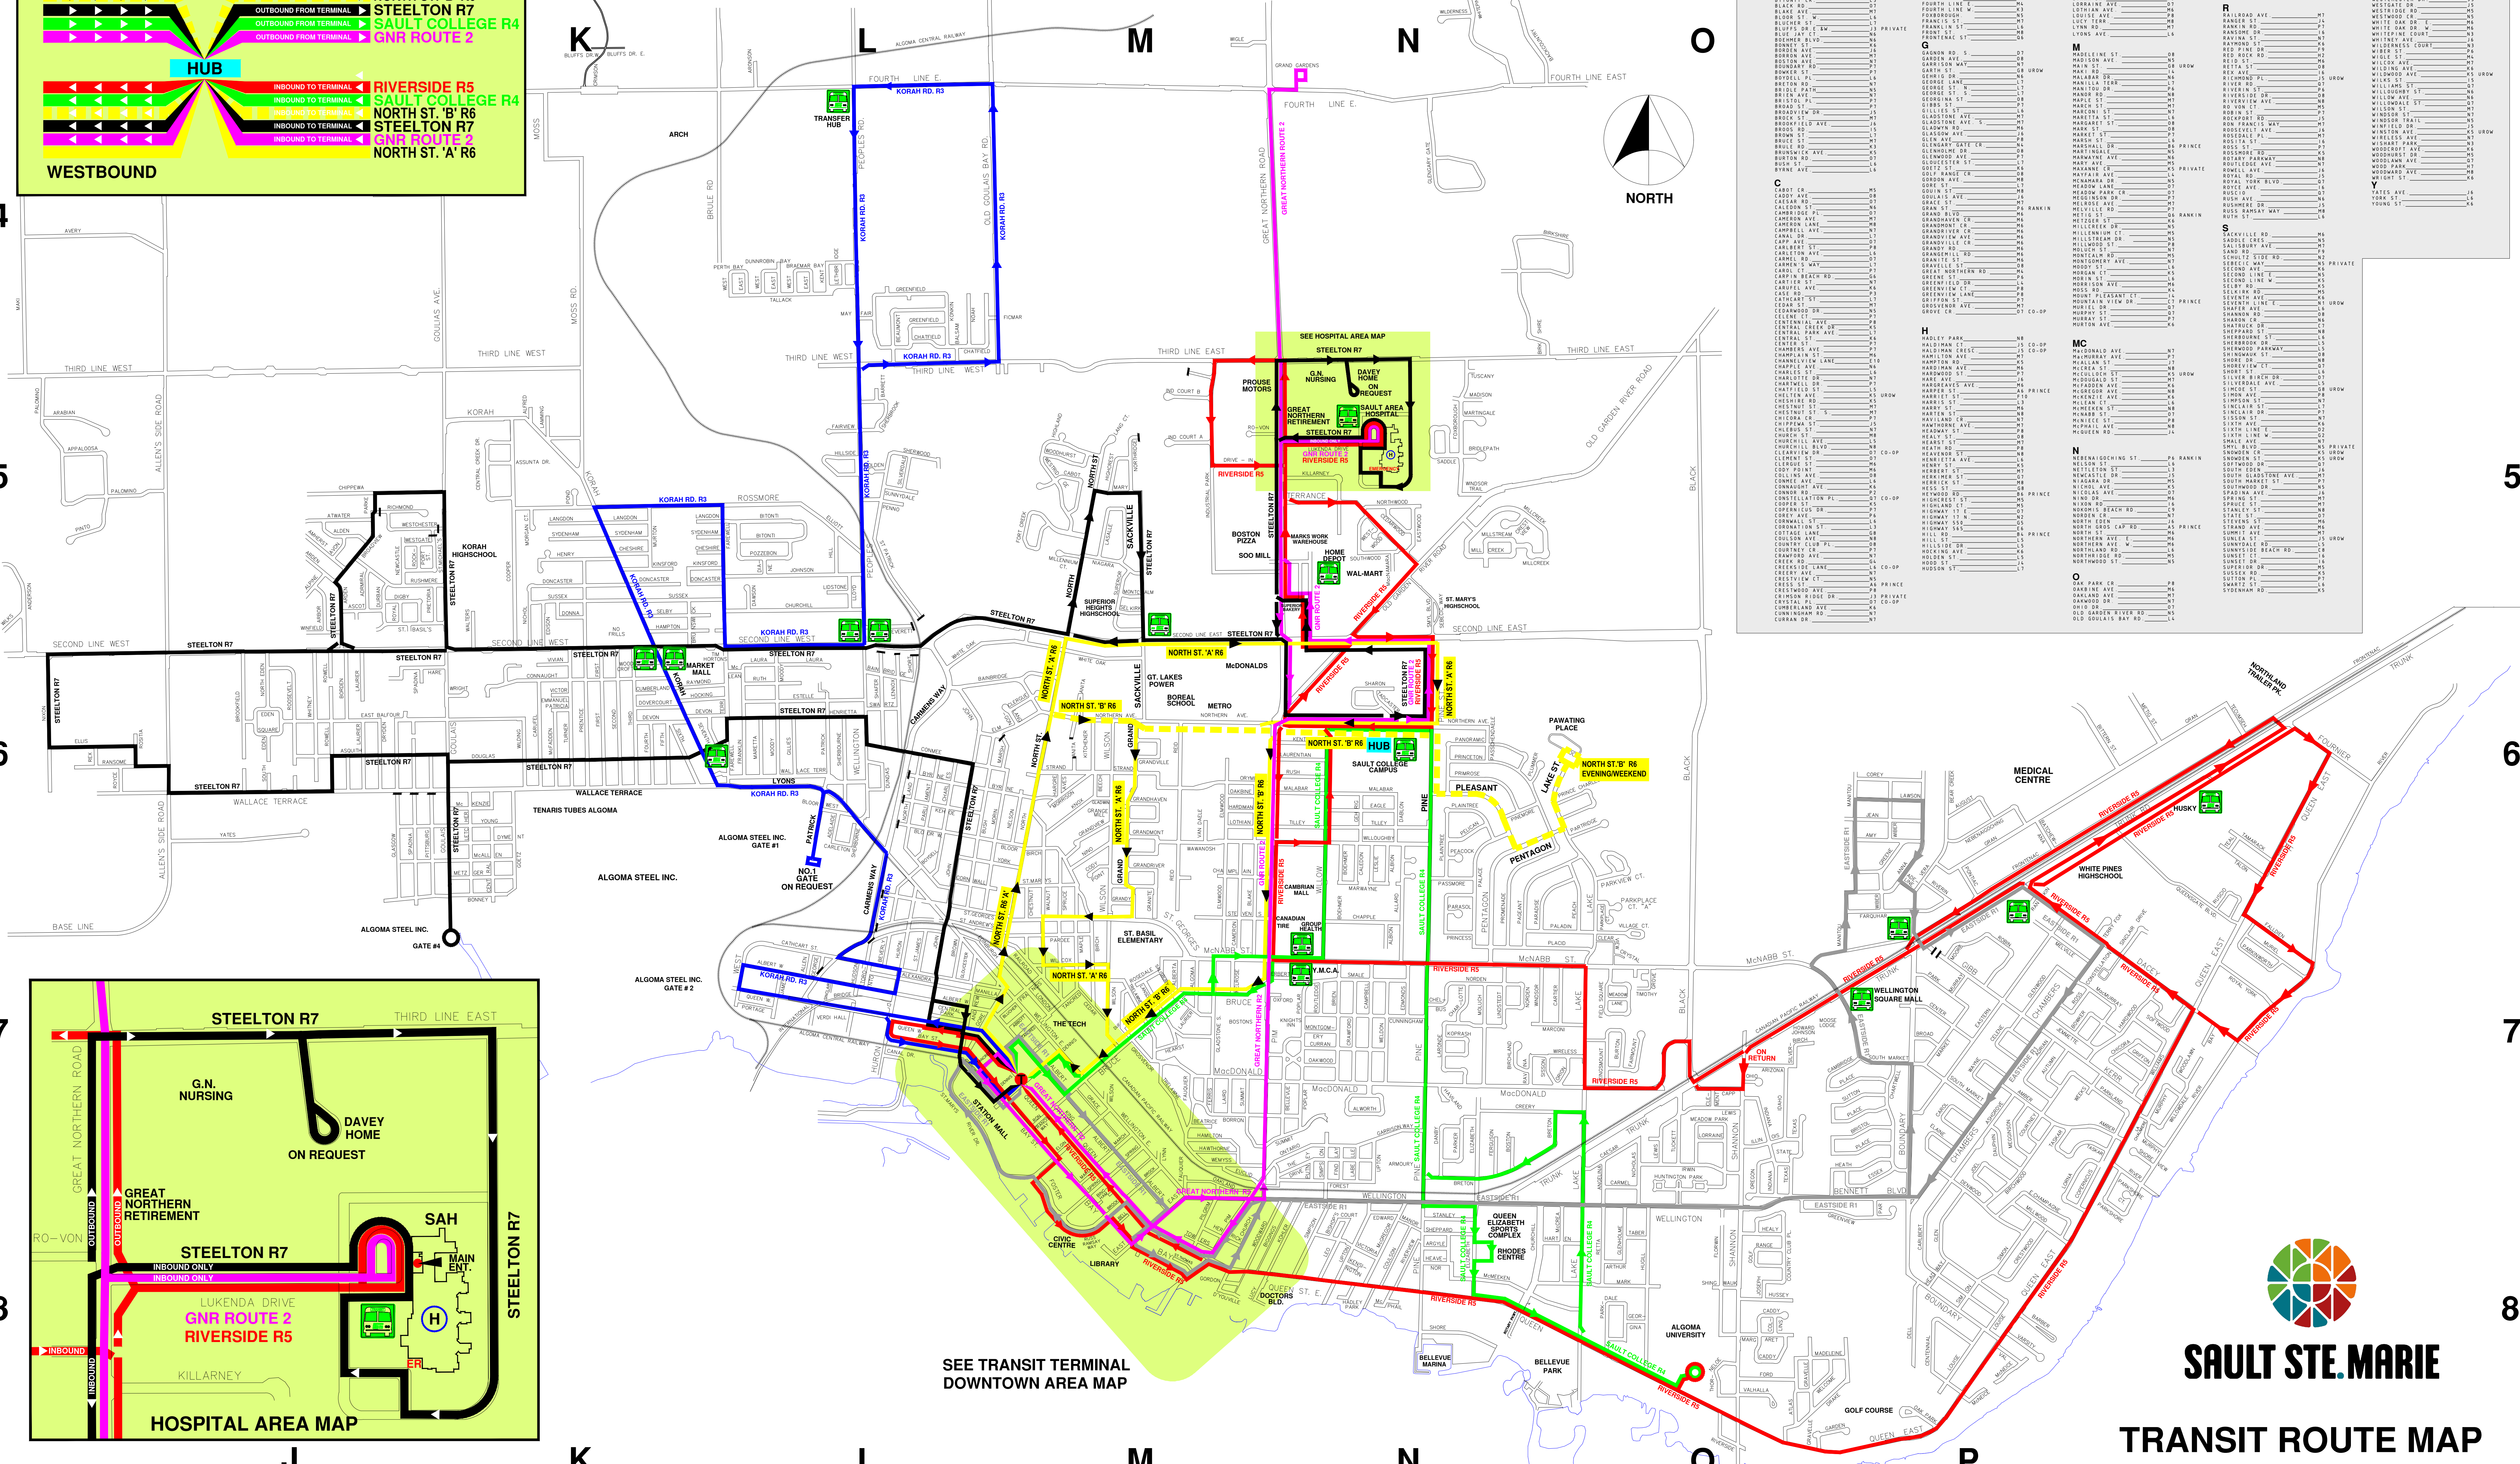

SSM TRANSIT ROUTE MAP LEGEND

- ROUTE**
- 1. EASTSIDE
 - 2. GREAT NORTHERN ROAD
 - 3. KORAH ROAD
 - 4. SAULT COLLEGE
 - 5. RIVERSIDE McNABB
 - 6. NORTH ST. 'A'
 - 7. NORTH ST. 'B'(evening/weekend)
 - 8. STEELTON/SECOND LINE
- TRANSFER POINT**
-

24 hr. Transit Information 759-5438

STREET NAME INDEX

A	ALBERT ST. 01	D	DUNDAS ST. 02	H	HAMILTON ST. 03	O	OSWEGO ST. 08	S	SAULT COLLEGE RD. 09	ST.	ST. JAMES ST. 10
ALBERT ST. 01	ALBERT ST. 01	DUNDAS ST. 02	DUNDAS ST. 02	HAMILTON ST. 03	HAMILTON ST. 03	OSWEGO ST. 08	OSWEGO ST. 08	SAULT COLLEGE RD. 09	SAULT COLLEGE RD. 09	ST. JAMES ST. 10	ST. JAMES ST. 10

SAULT STE. MARIE

TRANSIT ROUTE MAP