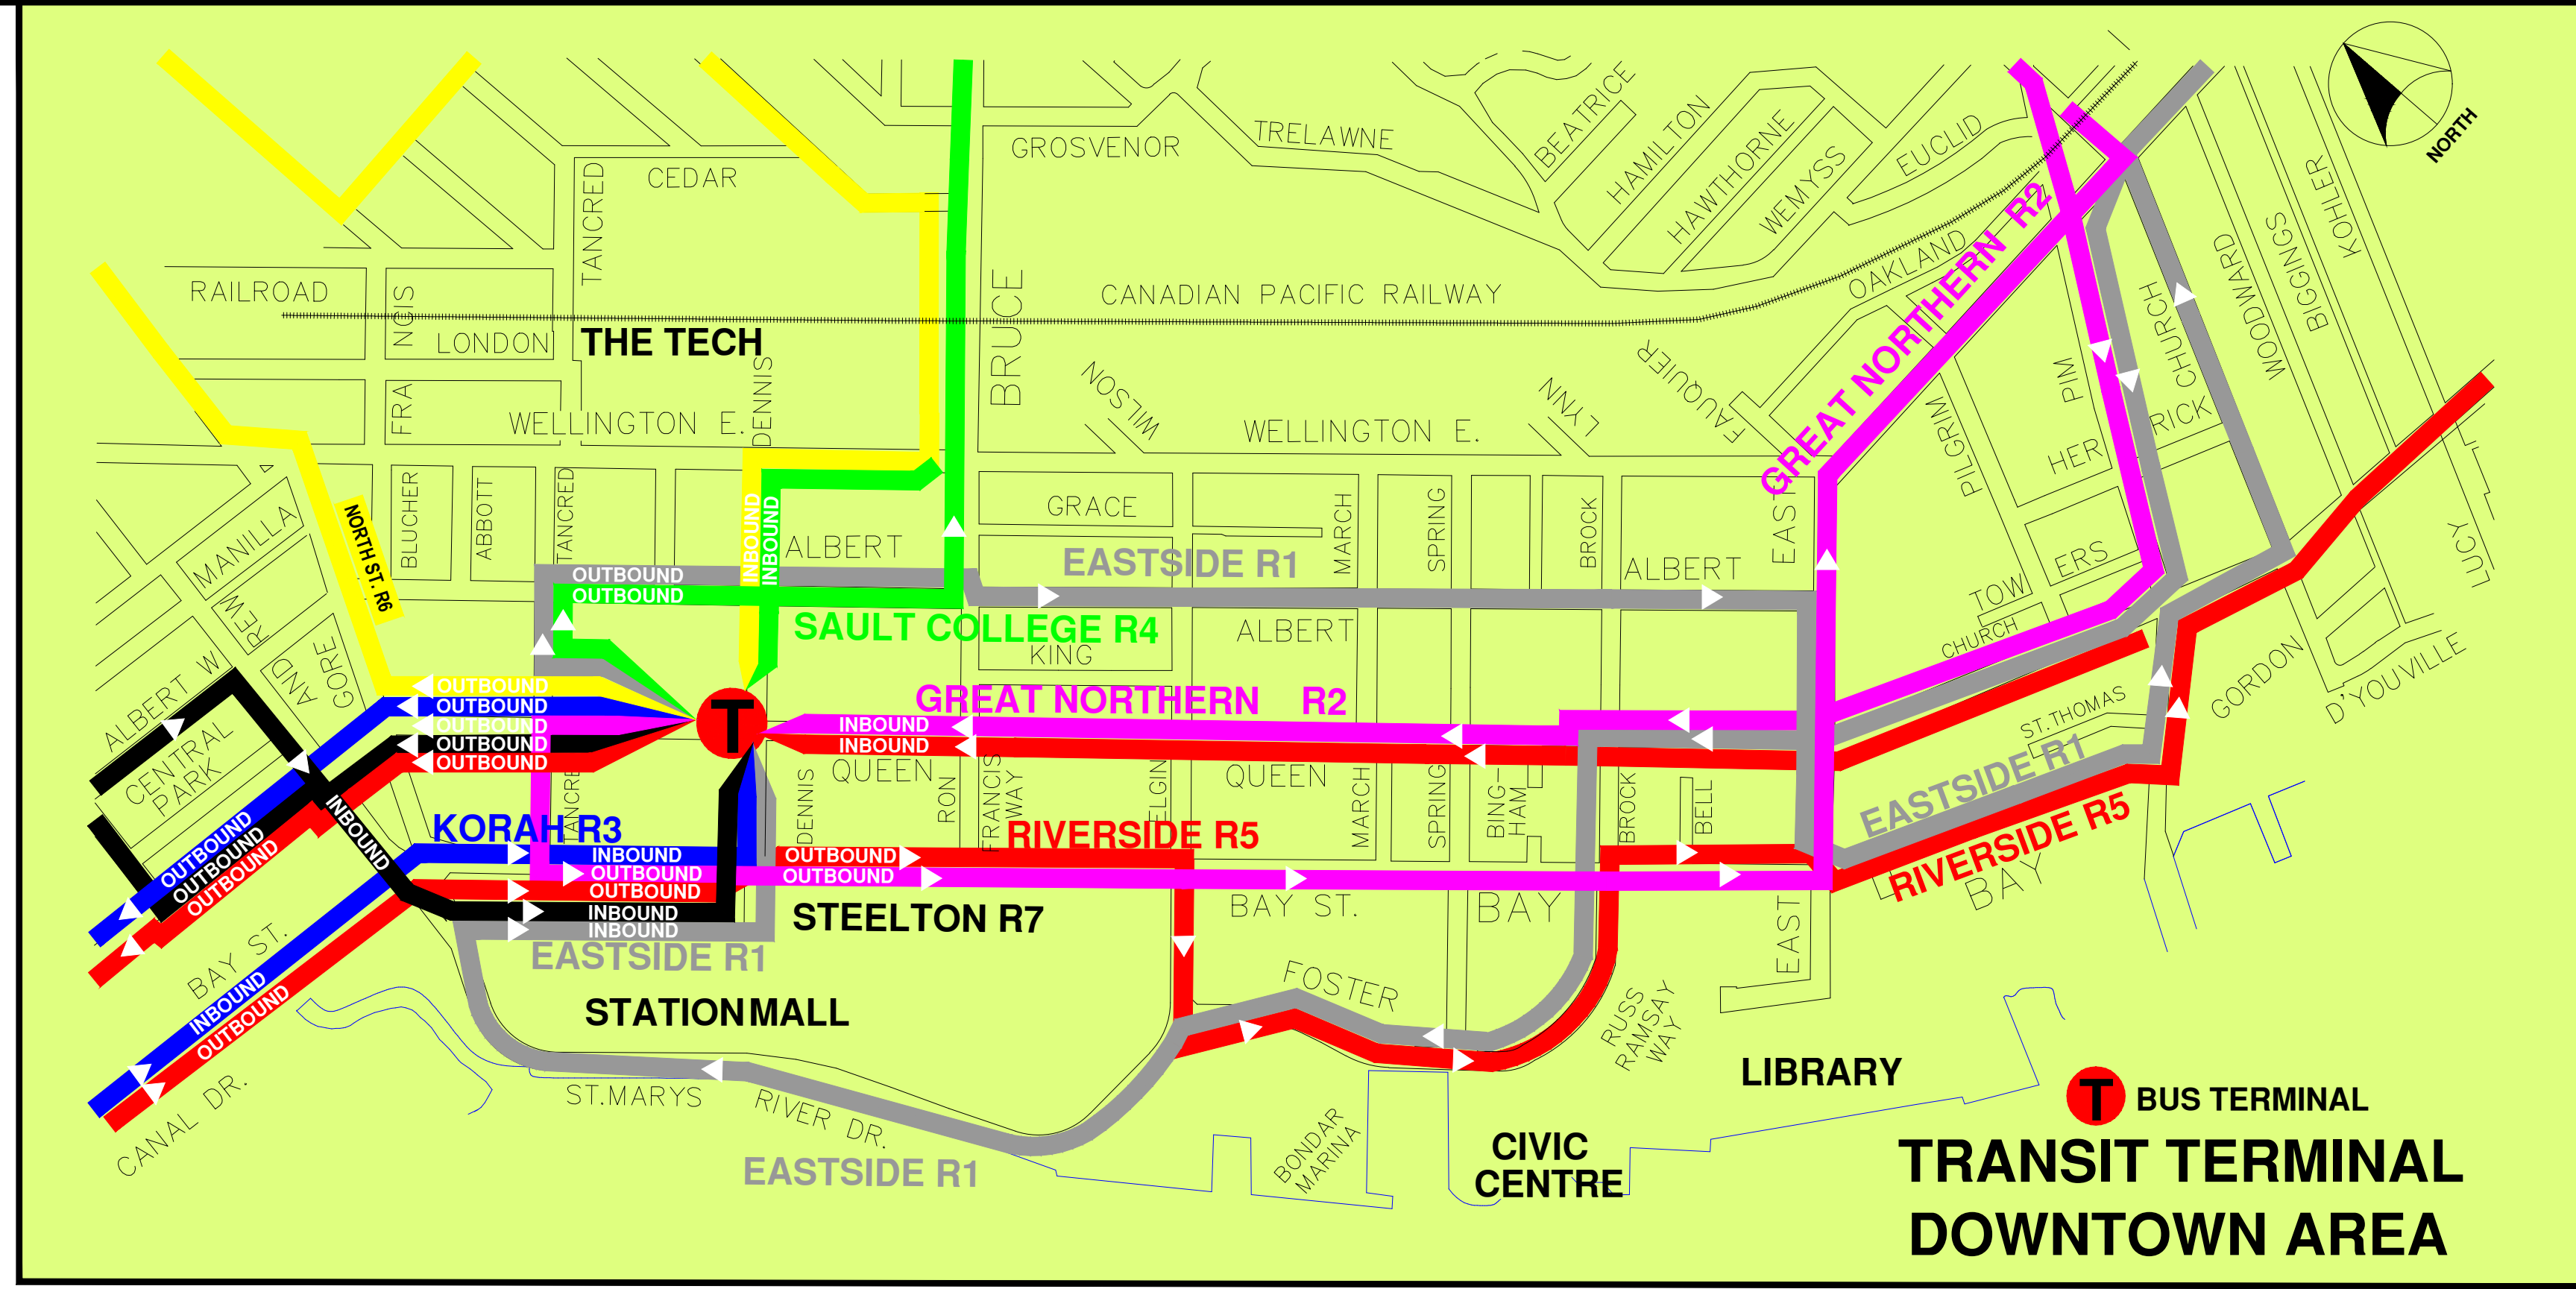

SSM TRANSIT ROUTE MAP LEGEND

- ROUTE**
- 1. EASTSIDE
 - 2. GREAT NORTHERN ROAD
 - 3. KORAH ROAD
 - 4. SAULT COLLEGE
 - 5. RIVERSIDE McNABB
 - 6. NORTH ST. 'A'
 - 7. NORTH ST. 'B'(evening/weekend)
 - 8. STEELTON/SECOND LINE
- TRANSFER POINT**
-

24 hr. Transit Information 759-5438

STREET NAME INDEX

A	ALBERT ST. 01	D	DUNDAS ST. 02	H	HAMILTON ST. 03	O	OSWEGO ST. 08	S	SAULT COLLEGE RD. 09	ST.	ST. JAMES ST. 10
ALBERT ST. 01	ALBERT ST. 01	DUNDAS ST. 02	DUNDAS ST. 02	HAMILTON ST. 03	HAMILTON ST. 03	OSWEGO ST. 08	OSWEGO ST. 08	SAULT COLLEGE RD. 09	SAULT COLLEGE RD. 09	ST. JAMES ST. 10	ST. JAMES ST. 10

SAULT STE. MARIE

TRANSIT ROUTE MAP